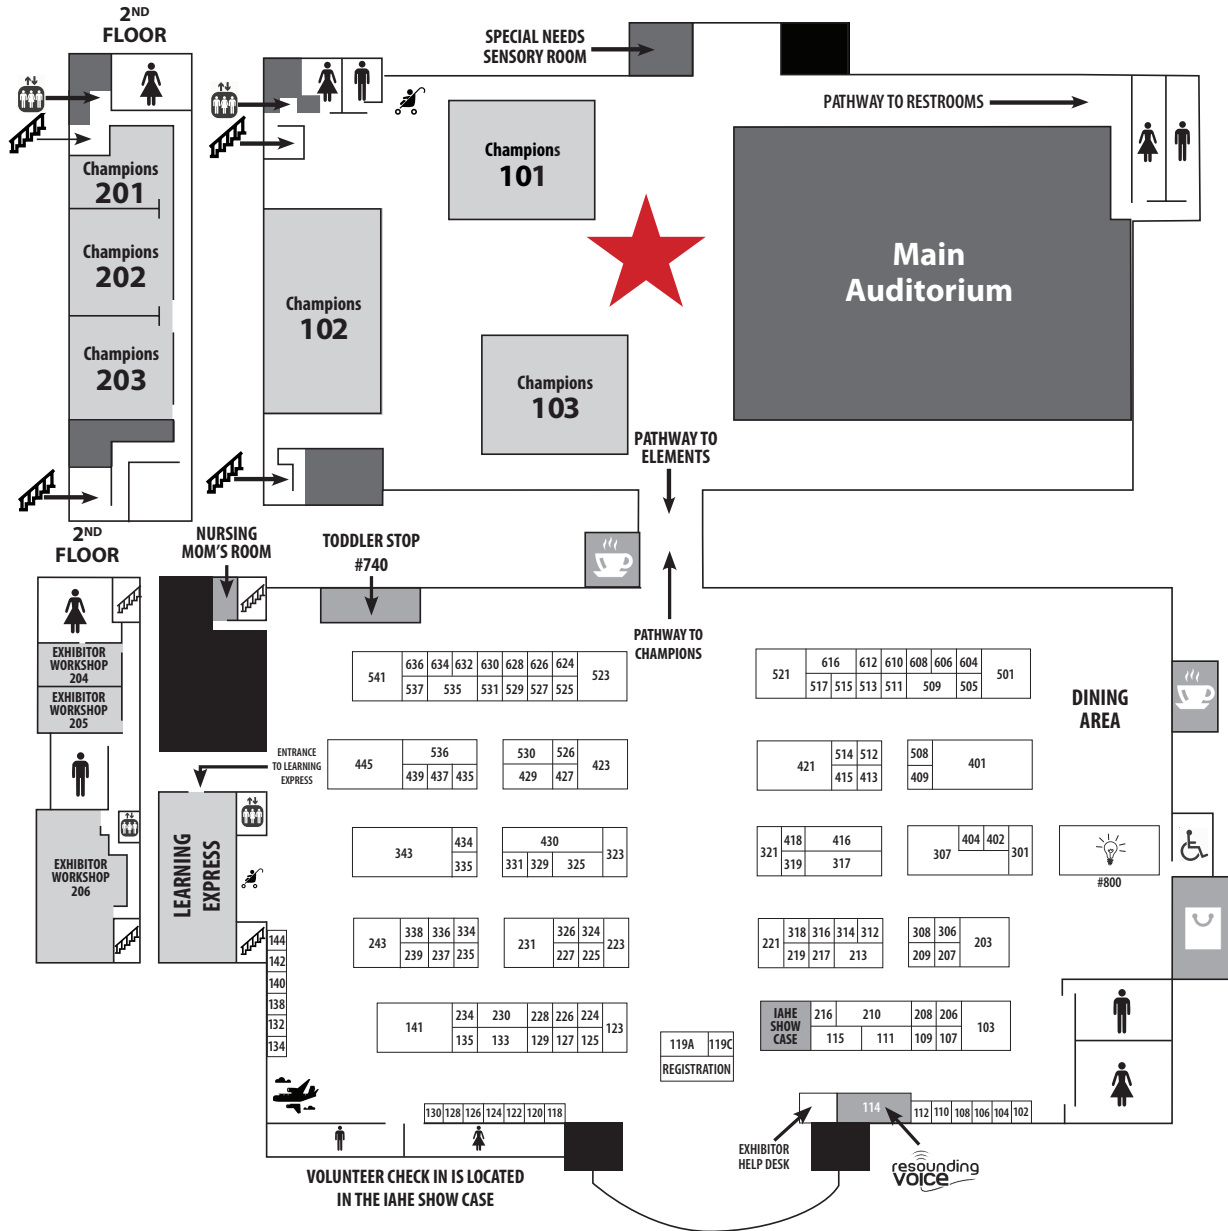

# SPEAKER HALL: CHAMPIONS

- 🛗 = ELEVATOR
- ♿ = ADA RESTROOMS
- 👤 = WOMEN'S RESTROOMS
- 🚼 = STROLLER PARKING
- ✈️ = AIRPLANE
- 🪜 = STAIRS
- 👤 = MEN'S RESTROOMS
- ☕ = FOOD
- 👜 = BAG CHECK
- 💡 = STEM ACTIVITIES EXHIBIT

- 🛗 = ELEVATOR
- ♿ = ADA RESTROOMS
- 👤 = WOMEN'S RESTROOMS
- 🚼 = STROLLER PARKING
- ✈️ = AIRPLANE
- 🪜 = STAIRS
- 👤 = MEN'S RESTROOMS
- ☕ = FOOD
- 👜 = BAG CHECK
- 💡 = STEM ACTIVITIES EXHIBIT

# EXHIBIT HALL: ELEMENTS FINANCIAL BLUE RIBBON