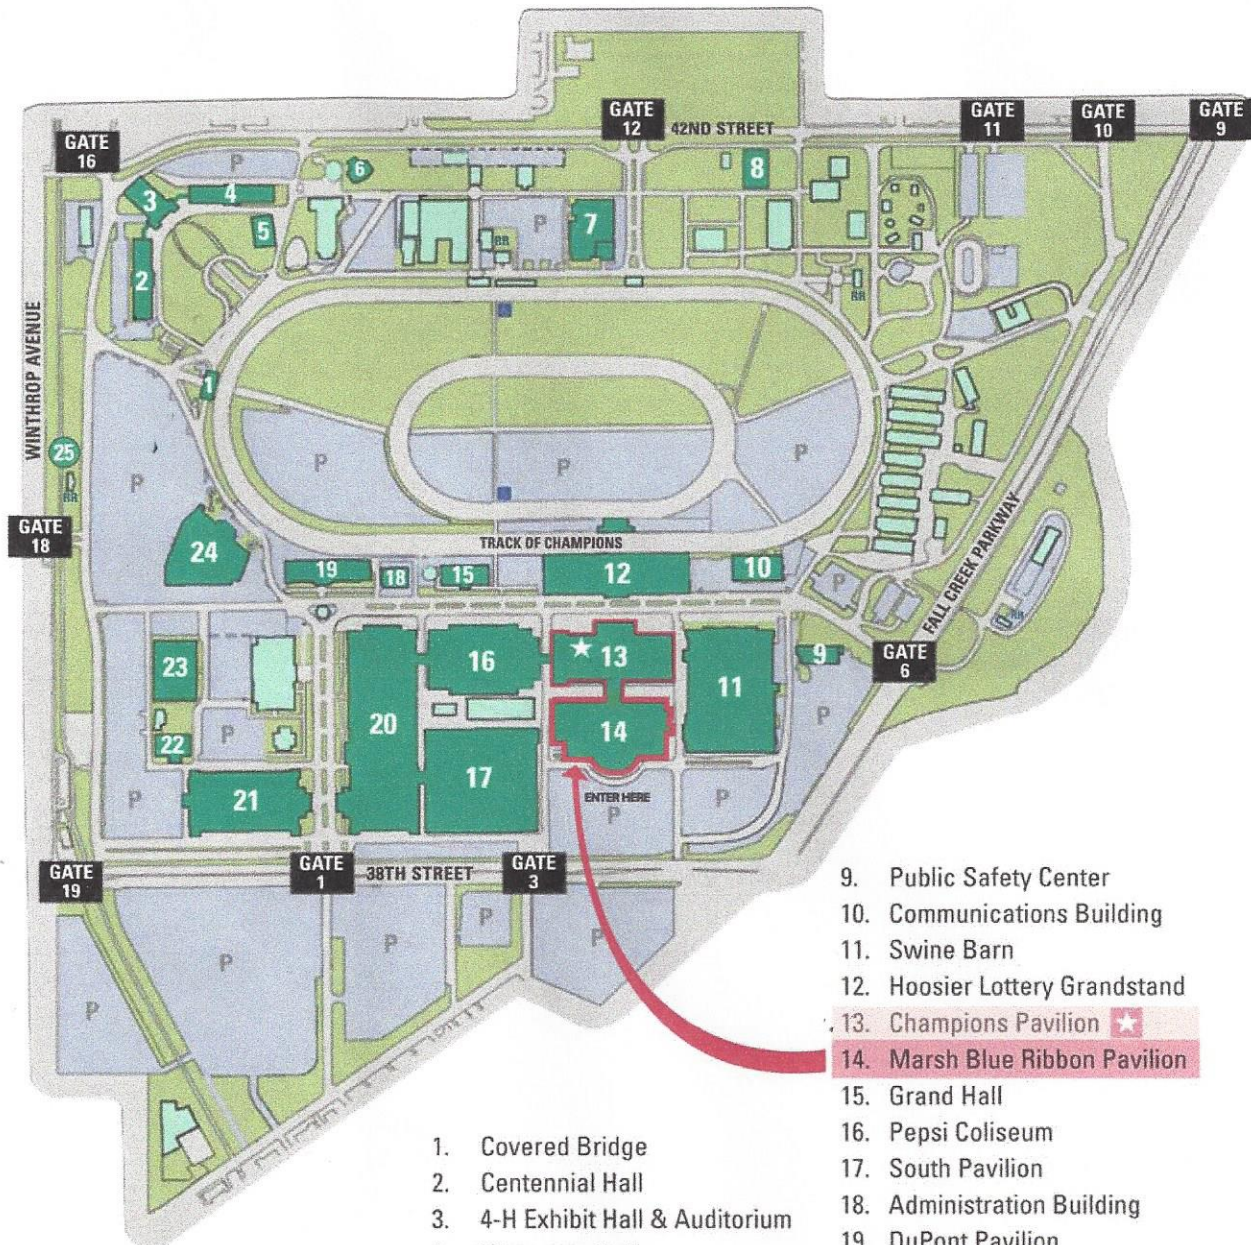

INDIANA STATE FAIRGROUNDS

INDIANASTATEFAIR.COM

EXPERIENCE THE DIFFERENCE.

LEASABLE VENUES & OFFICE LOCATIONS

1. Covered Bridge
2. Centennial Hall
3. 4-H Exhibit Hall & Auditorium
4. Discovery Hall
5. Dow AgroSciences Celebration Park
6. Department of Natural Resources Amphitheater
7. Farm Bureau Building
8. Normandy Barn

9. Public Safety Center
10. Communications Building
11. Swine Barn
12. Hoosier Lottery Grandstand
13. Champions Pavilion ★
14. Marsh Blue Ribbon Pavilion
15. Grand Hall
16. Pepsi Coliseum
17. South Pavilion
18. Administration Building
19. DuPont Pavilion
20. West Pavilion
21. Exposition Hall
22. Southwest Pavilion
23. Northwest Pavilion
24. Agriculture Horticulture Building
25. Tom Raper RV Campgrounds